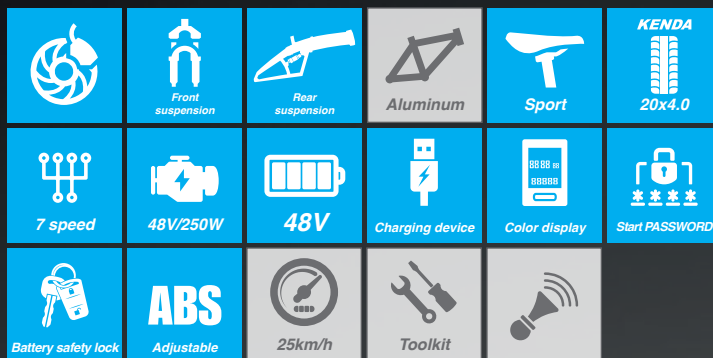

icone®

iconic e-motion

X7 ICROSS TITANIUM

EAN 8052879003127

TEKTRO
BRAKE SYSTEMS

Technical data

Max speed 25 km/h	Gear SHIMANO 7 speed	USB port for charging device
Wheels 20x4.0" KENDA	Steel crank	Lithium battery SAMSUNG 48V - 10.4Ah
Reinforced aluminum alloy wheels	Sport saddle	Battery integrated in the removable frame
TEKTRO hydraulic disc brakes front / rear	Telescopic adjustment seatpost	Battery with safety lock
Suspension fork	LED lights	Maximum load 120 kg
ABS adjustable fork	Sidestand	Charging time 4-6 hours
Rear suspension	Fender front / rear	Autonomy Max 40-50 km *
Start PASSWORD on the display	Height adjustable handlebar	Dimensions folded 980x730x500mm
Motor Bafang 8FUN 250W Brushless	Folding frame	Dimensions open 1050x770x530 mm
Color LCD display	Folding pedals	Packaging 1050x500x800mm

*The maximum range may vary depending on the weight of the driver, the type of driving and the route taken.

Gear | **SHIMANO**

Battery | **SAMSUNG**

Tyres | **KENDA**

Brake | **TEKTRO**
BRAKE SYSTEMS

Saddle | **SR**
RACER